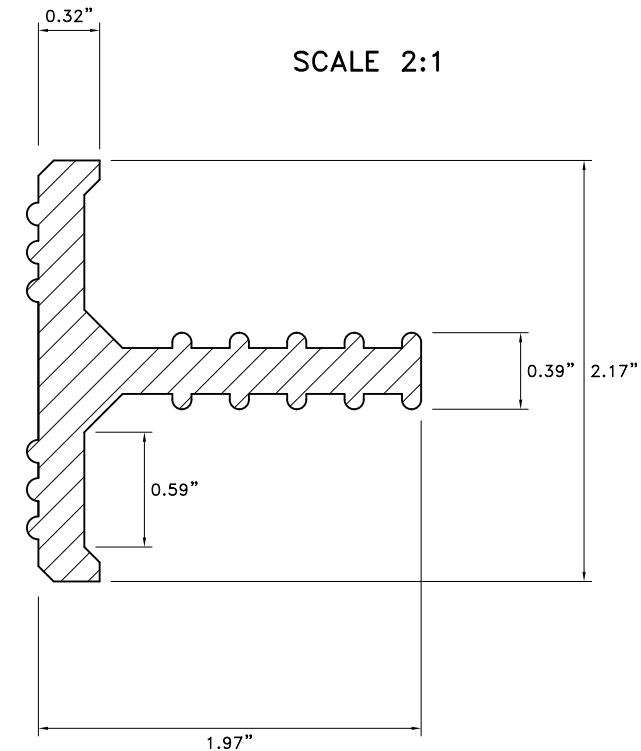

PRODUCT	D1	D2	D3
FRK9403	1.14	1.61	5.08
FRK9404	1.50	1.97	5.43
FRK9405	1.89	2.36	5.83
FRK9406	2.36	2.84	6.30
FRK9407	2.80	3.27	6.73
FRK9409	3.31	3.78	7.24
FRK9411	4.13	4.61	8.07

PRODUCT	D1	D2	D3
FRK9412	4.72	5.20	8.66
FRK9416	6.06	6.54	10.00
FRK9420	7.68	8.15	11.61
FRK9422	8.46	8.94	12.40
FRK9425	9.65	10.12	13.58
FRK9426	10.83	10.95	14.76
FRK9431	12.20	12.68	16.14
FRK9440	17.13	17.60	21.06

NOTES:
 MATERIAL: CLASS 40IRHD EPDM
 DIMENSIONS: ALL INCHES UNLESS STATED
 INCLUDES: 304SS CLAMPS
 INSTALLATION: TORQUE TO 60 In-Lb

Part No: FRK9403 – FRK9440
 Description:

MOLDED PUDDLE FLANGES

Revised By: PJS
 Date: 08/08/2017