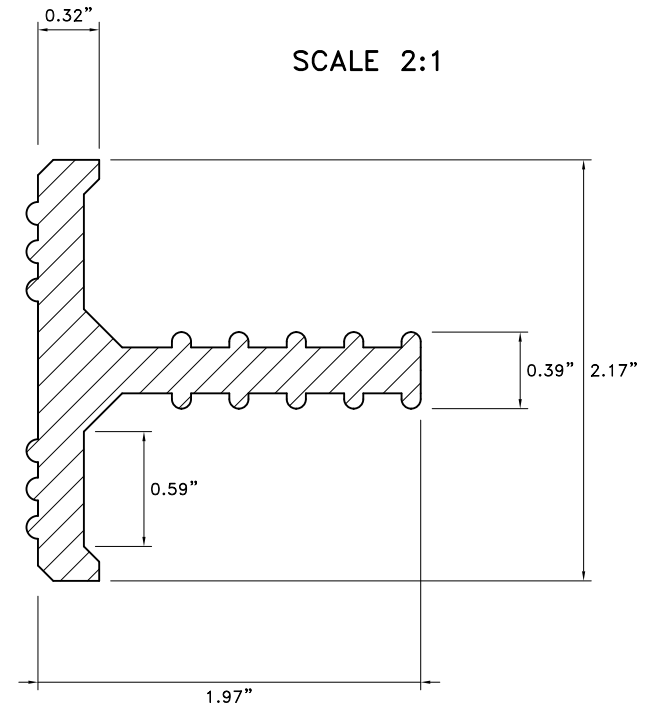

PRODUCT	D1	D2	D3
FRK9602	0.83	1.30	4.76
FRK9603	1.22	1.69	5.16
FRK9609	3.50	3.98	7.44
FRK9611	4.29	4.76	8.23
FRK9612	4.88	5.35	8.82
FRK9614	5.47	5.95	9.41
FRK9616	6.26	6.73	10.20
FRK9618	7.05	7.52	10.99

NOTES:
MATERIAL: CLASS 40IRHD EPDM
DIMENSIONS: ALL INCHES UNLESS STATED
INCLUDES: 304SS CLAMPS
INSTALLATION: TORQUE TO 60 In-Lb

NOT TO SCALE

Part No: FRK9602 - FRK9618
Description:

MOLDED PUDDLE FLANGES

Revised By: PJS
Date: 08/09/2017